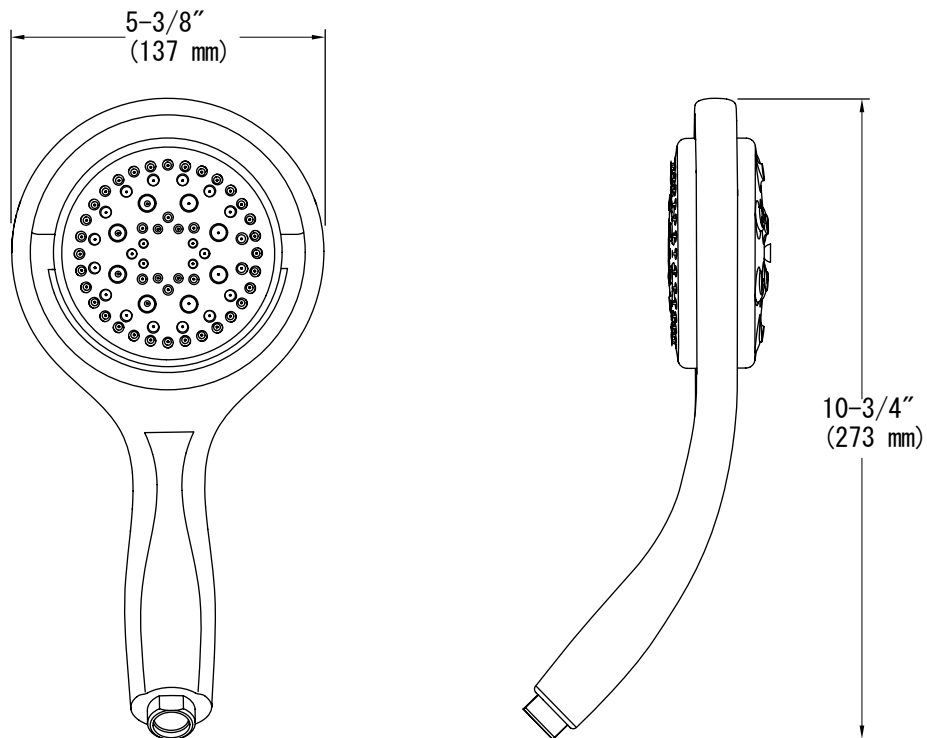

FLIPSIDE™ 01

Installation Notes

Install this product according to the installation guide.

Plumbing codes require an atmospheric vacuum breaker (such as Kohler Model K-9660) be installed in-line with handshowers. Please consult with local plumbing officials.

Product Diagram