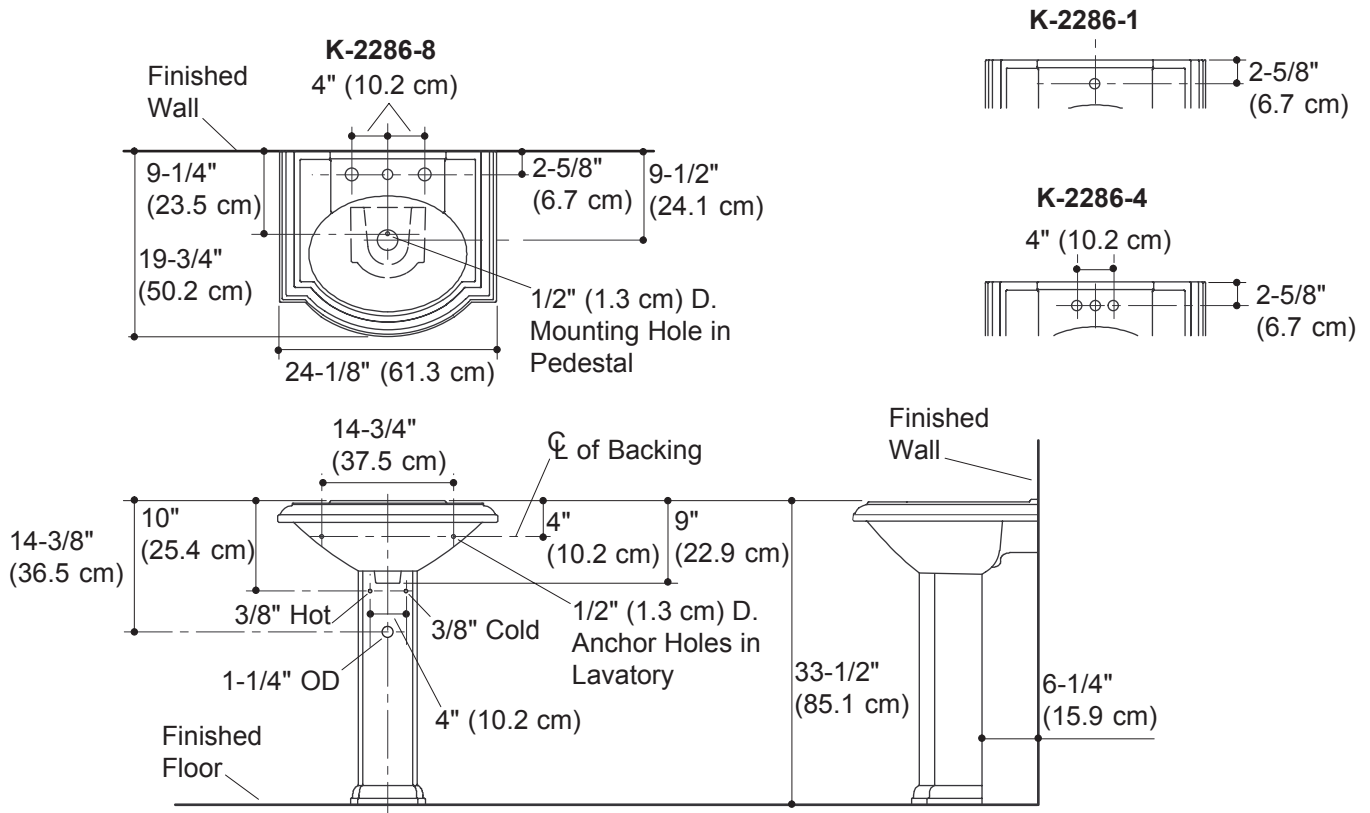

DEVONSHIRE®

Technical Information

Fixture*:	basin area	water depth
Lavatory	17" (43.2 cm) x 12" (30.5 cm)	4-7/8" (12.4 cm)
Drain hole	1-3/4" (4.4 cm) D.	
* Approximate measurements for comparison only.		

Holes	K-2286-8	K-2286-4	K-2286-1
Spout	1-3/8" (3.5 cm) D.	1-1/4" (3.2 cm) D.	1-3/8" (3.5 cm) D.
Faucet	1-3/8" (3.5 cm) D.	1-1/4" (3.2 cm) D.	

Included Components:	
Lavatory basin, 8" (20.3 cm) centers	K-2287-8
Lavatory basin, 4" (10.2 cm) centers	K-2287-4
Lavatory basin, single-hole	K-2287-1
Pedestal	K-2288
Accessory pack	52204
Rubber pads	63069

Optional Components:

Hollow wall pedestal lavatory mounting kit	1041816

Installation Notes

Install this product according to the installation guide.

Product Diagram

DEVONSHIRE® PEDESTAL LAVATORY

Page 2 of 2
089859-4-D