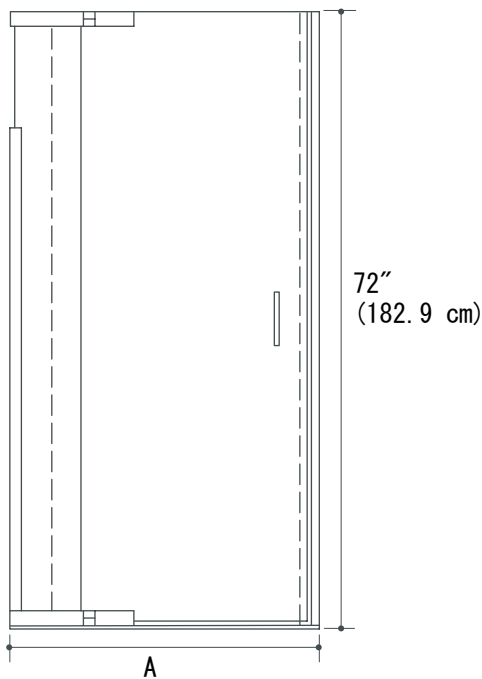

## Installation Notes

Install this product according to the installation guide.

	A	B
K-702010	30" (76.2 cm) 33" (83.8 cm)	20-5/16" (51.6 cm) Min 23-15/16" (60.8 cm) Max
K-702011	33" (83.8 cm) 36" (91.4 cm)	23-5/16" (59.2 cm) Min 26-15/16" (68.4 cm) Max
K-702012	36" (91.4 cm) 39" (99.1 cm)	26-5/16" (66.8 cm) Min 29-15/16" (76 cm) Max
K-702013	39" (99.1 cm) 42" (106.7 cm)	29-5/16" (74.5 cm) Min 32-15/16" (83.7 cm) Max

Note: A minimum of 1-1/2" (3.8 cm) open area above the height of the door, 72" (182.9 cm), is required for side panel and door installation.

## Product Diagram