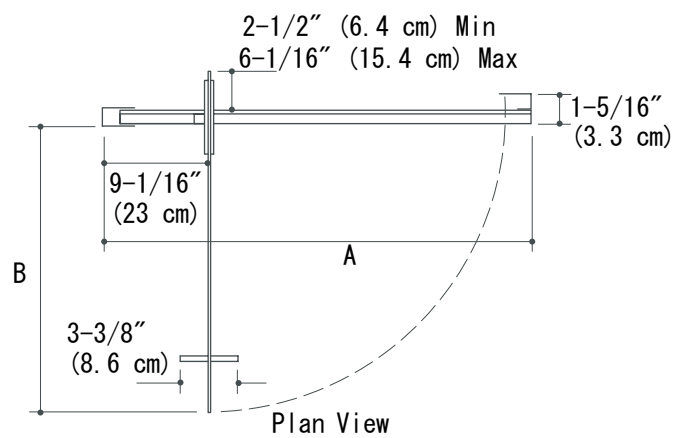

## Installation Notes

Install this product according to the installation guide.

	A	B
K-702010	30" (76.2 cm) 33" (83.8 cm)	20-5/16" (51.6 cm) Min 23-15/16" (60.8 cm) Max
K-702011	33" (83.8 cm) 36" (91.4 cm)	23-5/16" (59.2 cm) Min 26-15/16" (68.4 cm) Max
K-702012	36" (91.4 cm) 39" (99.1 cm)	26-5/16" (66.8 cm) Min 29-15/16" (76 cm) Max
K-702013	39" (99.1 cm) 42" (106.7 cm)	29-5/16" (74.5 cm) Min 32-15/16" (83.7 cm) Max

Note: A minimum of 1-1/2" (3.8 cm) open area above the height of the door, 72" (182.9 cm), is required for side panel and door installation.