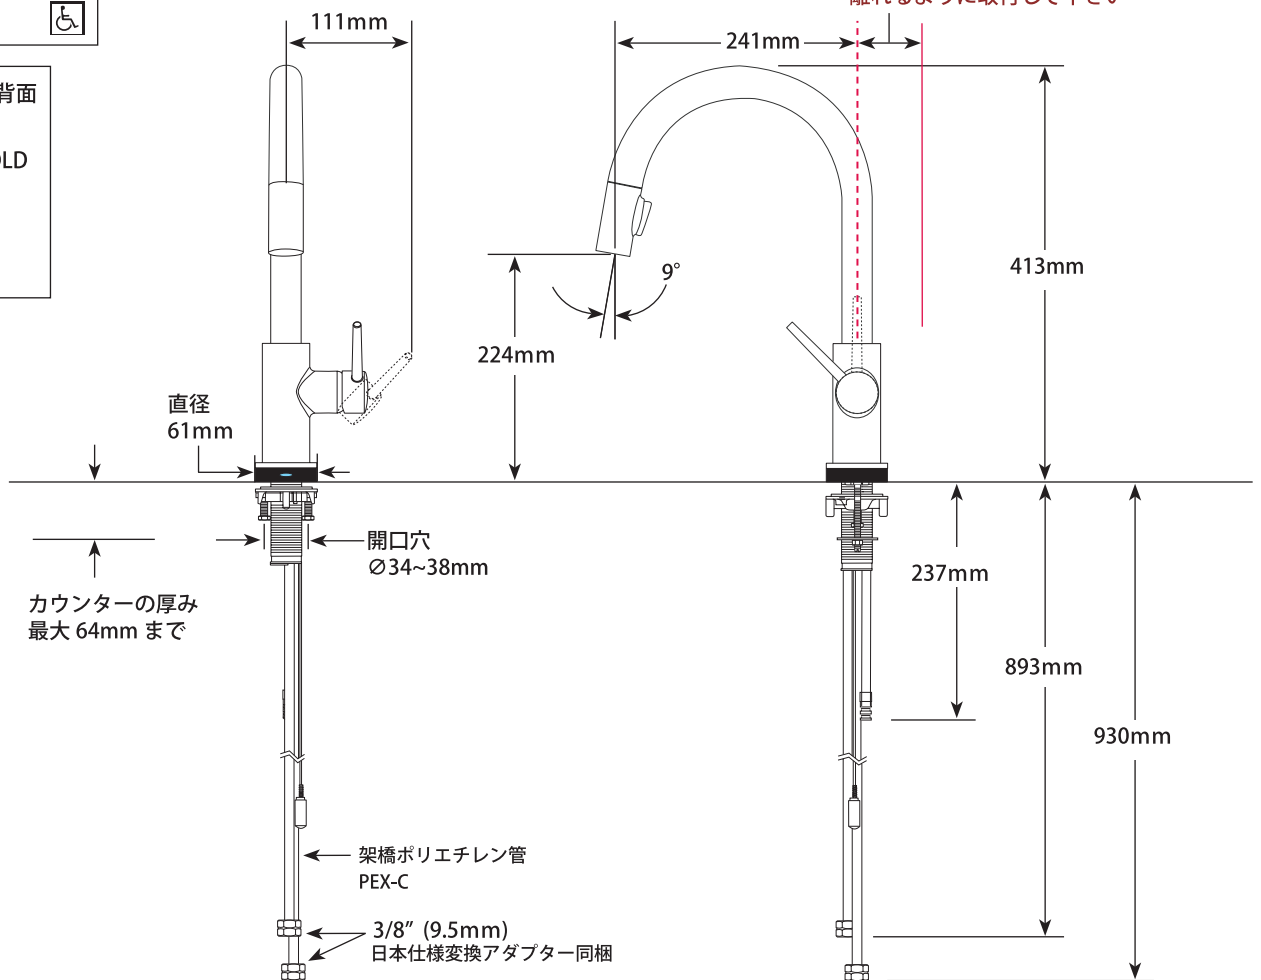

《 輸入販売元 》

株式会社ロッキーズコーポレーション
東京都港区南青山 6-7-2 VORT 南青山 I
TEL: 03-6450-6355 FAX: 03-6450-6035

<http://www.rockies.co.jp>