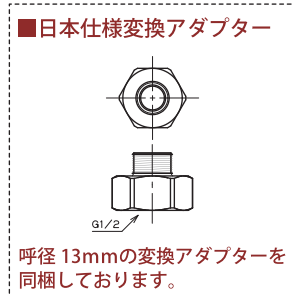

《 輸入販売元 》

株式会社ロッキーズコーポレーション
東京都港区南青山 6-7-2 VORT 南青山 I
TEL: 03-6450-6355 FAX: 03-6450-6035

<http://www.rockies.co.jp>